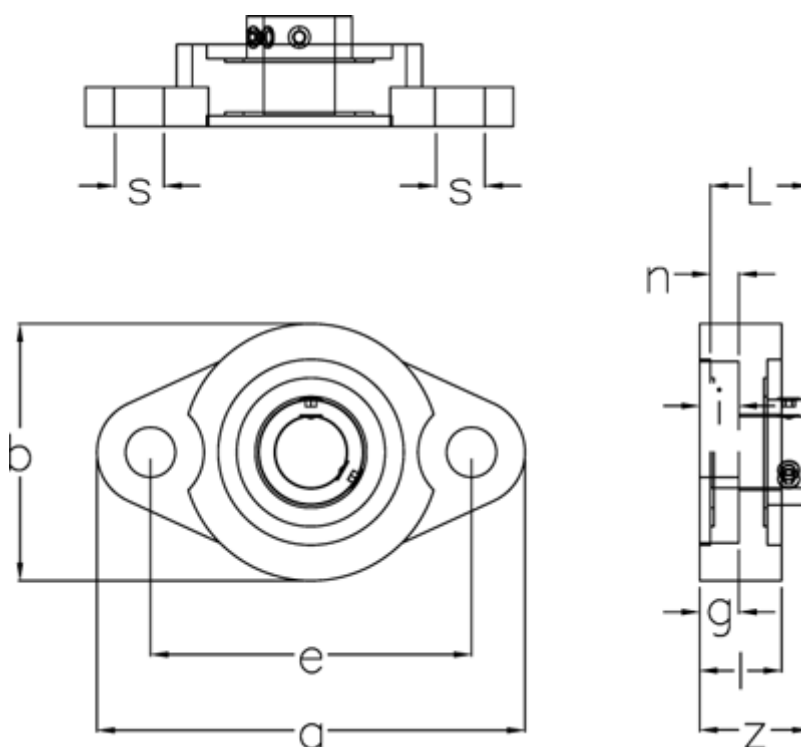

Article number: 5425061006

Description: 2 hole Flange Unit KFL006 for shaft Ø30mm
Housing alu, bearing steel, extra small

Measures

a	= 112	l	= 18.0
b	= 70	L	= 24.5
Bearing	= K006	Nominal drive	= 6.5
Bolt size	= M10	s	= 13
e	= 85	Weight	= 0.39
g	= 9.0	z	= 27.0
Housing	= FL06-7		
i	= 9.0		